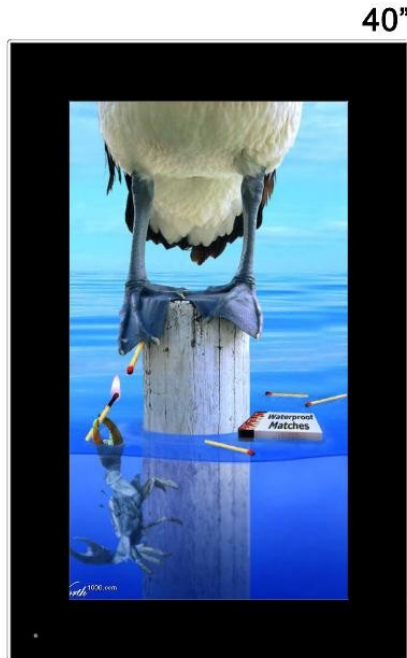

LCD Enclosure Global - Anything else is a compromise.

40" Digital Poster

40"

- **Replace traditional posters and signs**
- **Modern appearance, jaw dropping attention grabber**
- **Easy to use, just insert a memory card and turning it on, no computer required**
- **Runs still images and movie files**
- **Easy to copy files through USB port or memory cards**
- **Eco friendly automatic timer to save energy when you are not there**
- **Supplied with a programme to allow complete scheduling normally only available as an expensive separate software from other suppliers**
- **Special and easy installation, no damage to the building**

LCD Enclosure Global - Anything else is a compromise.

- Split screen feature enables display of message ticker
- Remote function for your convenience and high secrecy
- Lock protect for secure multimedia cards and files

Applications.

This new range of LCD displays is purpose built to operate as a digital poster suitable for applications in retail; public service such as hospitals, financial institutions and places of entertainment such as a gym or cinema. They are supplied with a wall mount for mounting in Portrait mode and can also be mounted in landscape too.