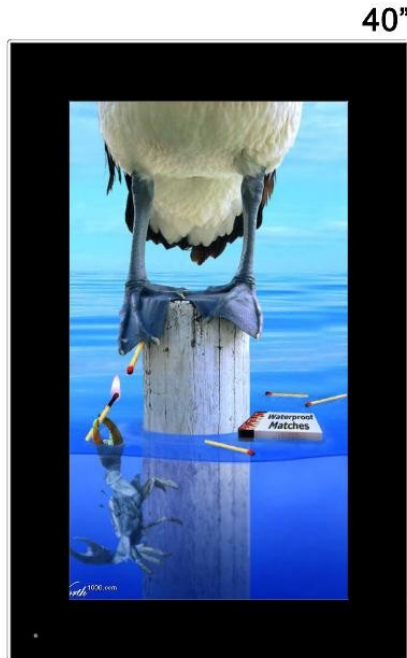

## **40" Digital Poster**

**40"**

- **Replace traditional posters and signs**
- **Modern appearance, jaw dropping attention grabber**
- **Easy to use, just insert a memory card and turning it on, no computer required**
- **Runs still images and movie files**
- **Easy to copy files through USB port or memory cards**
- **Eco friendly automatic timer to save energy when you are not there**
- **Supplied with a programme to allow complete scheduling normally only available as an expensive separate software from other suppliers**
- **Special and easy installation, no damage to the building**

# LCD Enclosure Global - Anything else is a compromise.

- Split screen feature enables display of message ticker
- Remote function for your convenience and high secrecy
- Lock protect for secure multimedia cards and files

## Applications.

This new range of LCD displays is purpose built to operate as a digital poster suitable for applications in retail; public service such as hospitals, financial institutions and places of entertainment such as a gym or cinema. They are supplied with a wall mount for mounting in Portrait mode and can also be mounted in landscape too.