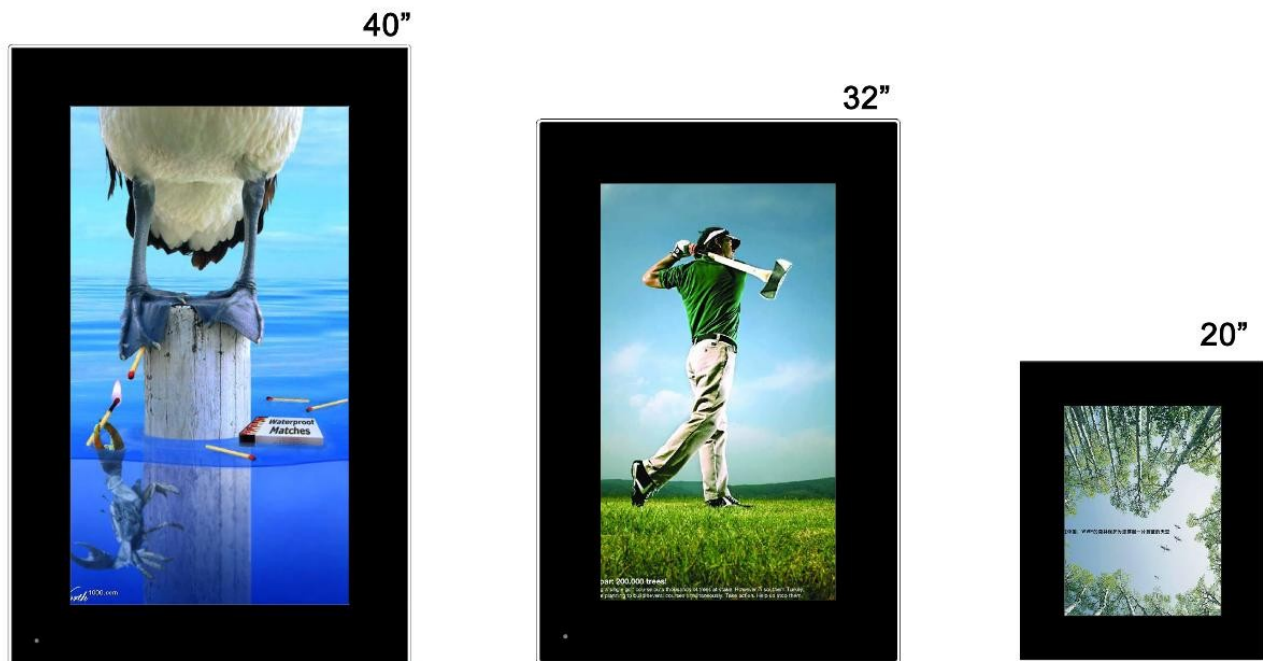

LCD Enclosure Global - Anything else is a compromise.

Applications.

This new range of LCD displays is purpose built to operate as a digital poster suitable for applications in retail; public service such as hospitals, financial institutions and places of entertainment such as a gym or cinema. They are supplied with a wall mount for mounting in Portrait mode and can also be mounted in landscape too.

Simply insert a SD Memory Card and power on. The screen automatically starts playing the images, video and music that are loaded onto the card. You can set the play order and interval time of each slide and start and stop times, giving you complete control over every aspect of your digital presentation.

Specifications.

Model	32V
Display	32"
Resolution	1366 x 768
Size(mm)	610 x 914.4 x 66
Display area(mm)	394.4 x 698.8
Brightness	500 cd/m2 max
Ratio	16:9
Contrast ratio	3000:1 typ
Input voltage	AC110~240V(50Hz~60Hz)
Working temp	0°C to 50°C
Media formats	VIDEO(MPEG,AVI,Divx,Xvid,VOB),MP3,JPEG

LCD Enclosure Global - Anything else is a compromise.

Memory	2GB
Audio	2W,8Ω
Port	SD/USB
Default start mode	JPEG,MP3
Hanging hole(mm)	510x565(Landscape or portrait hanging), 400x200(VESA),200x200(VESA)
Box details(mm)	1096 x 816 x 254
Accessories	AC Cable, CD, Key, Remote Control, Hanging board