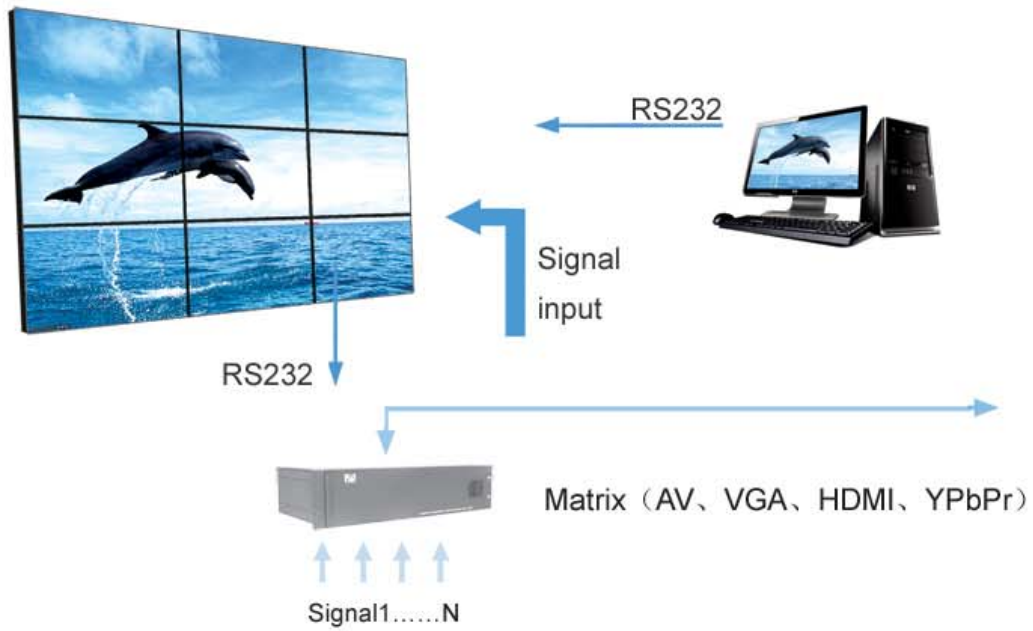

■ Tiled Display adopts Samsung unique DID panels, boasting special display and module structure which are different from conventional LCD.

a> Unique SPVA technology

b> Special module structure

1) Adoption of heat protection plate & Improving ventilation with air gap

2) Adoption of Tni

Know more about samsung DID ,please visit:[http://www.samsung.com/global/business/lcdpanel/flash/pop\\_did.html](http://www.samsung.com/global/business/lcdpanel/flash/pop_did.html)

■ Powerful interface supporting: VGA (PC), YPbPr (HD Signal), HDMI, CVBS, S-Video (Optional), TV Tuner (Optional).

### Connections of Narrow Bezel Tiled DID (2)

■ PC control software

■ Software on PC

Support 4 signals (can be extended) to be shown on one display at the same time.

With OSD and one remote controller adjust contrast, brightness, saturation and color