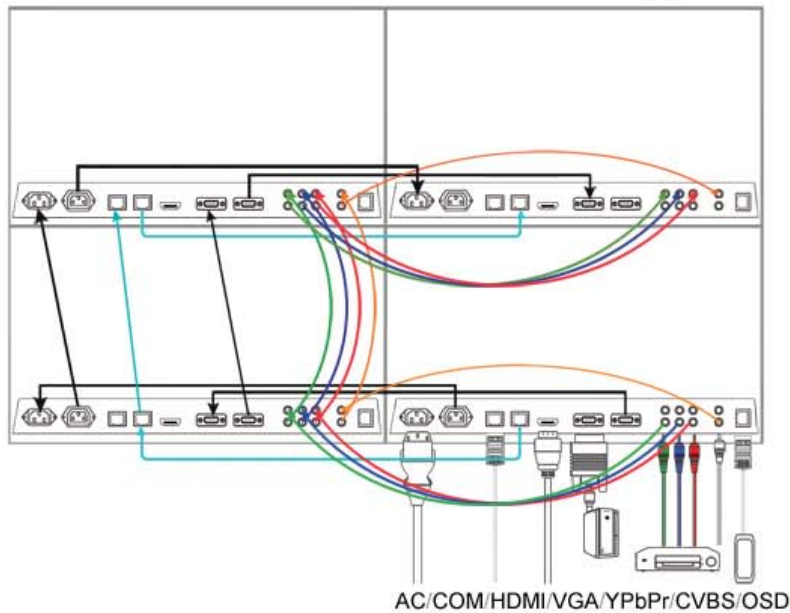

■ Tiled Display adopts Samsung unique DID panels, boasting special display and module structure which are different from conventional LCD.

a> Unique SPVA technology

b> Special module structure

1) Adoption of heat protection plate & Improving ventilation with air gap

2) Adoption of Tni

Know more about samsung DID ,please visit:<http://www.samsung.com/global/business/lcdpanel/flash/pop_did.html>

■ Powerful interface supporting: VGA (PC), YPbPr (HD Signal), HDMI, CVBS, S-Video (Optional), TV Tuner (Optional).

Connections of Narrow Bezel Tiled DID (1)