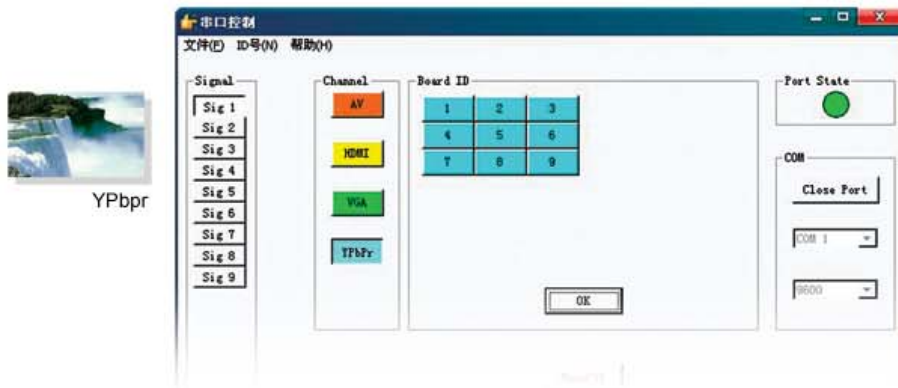

### Connections of Narrow Bezel Tiled DID (2)

■ PC control software

■ Software on PC

Support 4 signals (can be extended) to be shown on one display at the same time.

With OSD and one remote controller adjust contrast, brightness, saturation and color

## One signal input (For example:YPbPr)

Example I : Full screen display

Example II : Display in selected screens

The display of VGA,HDMI,Video and YPbPr signal follows the same procedures