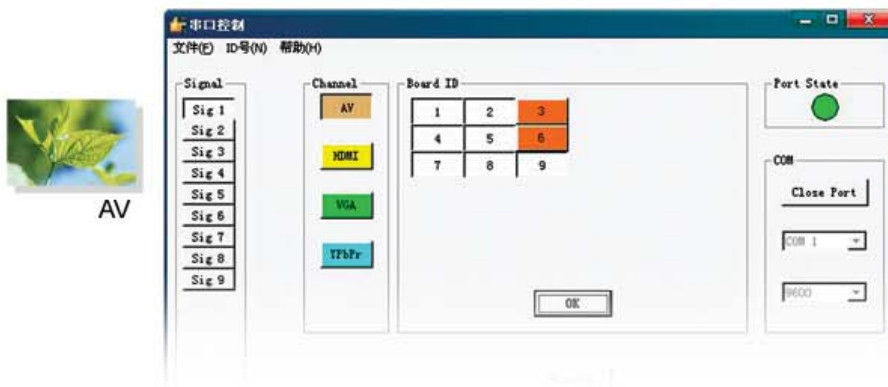

### Connections of Narrow Bezel Tiled DID (2)

■ PC control software

■ Software on PC

Support 4 signals (can be extended) to be shown on one display at the same time.

With OSD and one remote controller adjust contrast, brightness, saturation and color

## One signal input (For example:YPbPr)

Example I : Full screen display

Example II : Display in selected screens

The display of VGA,HDMI,Video and YPbPr signal follows the same procedures

## Combination of different signals

ExampleIII: AV signal input

Example IV: HDMI signal input

HDMI

Example V: VGA signal input

VGA

Example VI: YPbPr signal input

YPbPr

This software can work with matrix to display several signals in a tiled screen