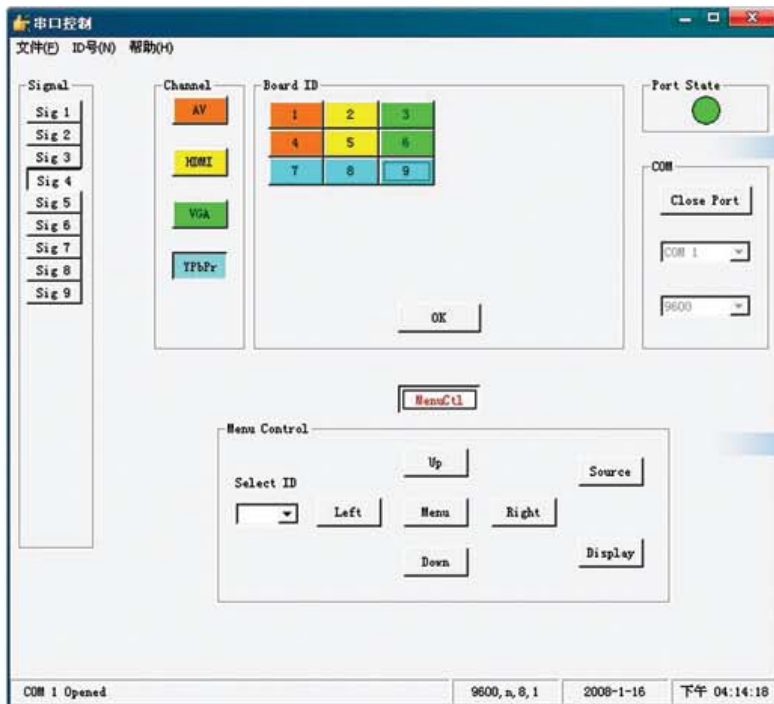

### Connections of Narrow Bezel Tiled DID (2)

■ PC control software

■ Software on PC

Support 4 signals (can be extended) to be shown on one display at the same time.

With OSD and one remote controller adjust contrast, brightness, saturation and color

## One signal input (For example:YPbPr)

Example I : Full screen display

Example II : Display in selected screens

The display of VGA,HDMI,Video and YPbPr signal follows the same procedures