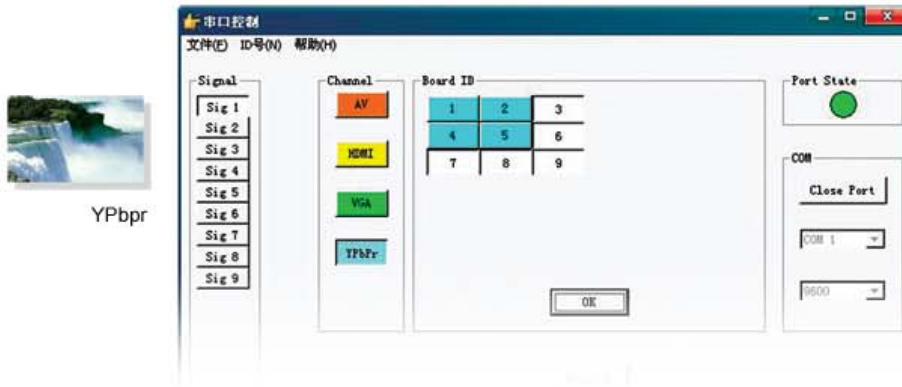

### Connections of Narrow Bezel Tiled DID (2)

■ PC control software

■ Software on PC

Support 4 signals (can be extended) to be shown on one display at the same time.

With OSD and one remote controller adjust contrast, brightness, saturation and color

## One signal input (For example:YPbPr)

Example I : Full screen display

Example II : Display in selected screens

The display of VGA,HDMI,Video and YPbPr signal follows the same procedures