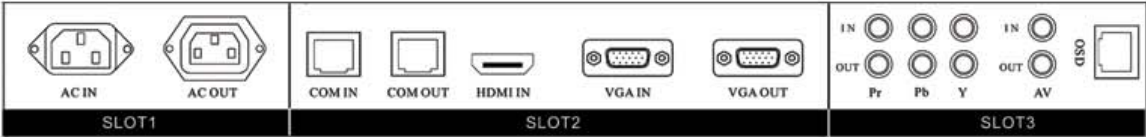

Specifications of DID

- With unique technique of Samsung, High contrast ratio of 2000:1; Proper color temp of 10000k; Ensuring perfect showing even under sunshine.
- Landscape, Portrait, Hanging or wall mounting use—Adopting Samsung DID panel, Which is free from gravity gap.

- Auto-diagnosis—Measure the temperature inside to turn on fans or start to warm it up automatically.
- Long Lifetime; High Reliability; Free from sticking image and burn-in; Low maintaining fee.
- On/Off automatically—equipped with a calendar, on/off choices per day or week.
- Configurable I/O—VGA, HDMI, YPbPr & AV for PC and kinds of video signals.

- With LAN function and media player(optional).
- Brand-new S-PVA technique ensuring no stretch in 178 degrees from any direction.

◆ Wide angle of view (178 degrees) ensuring enjoying from all direction.