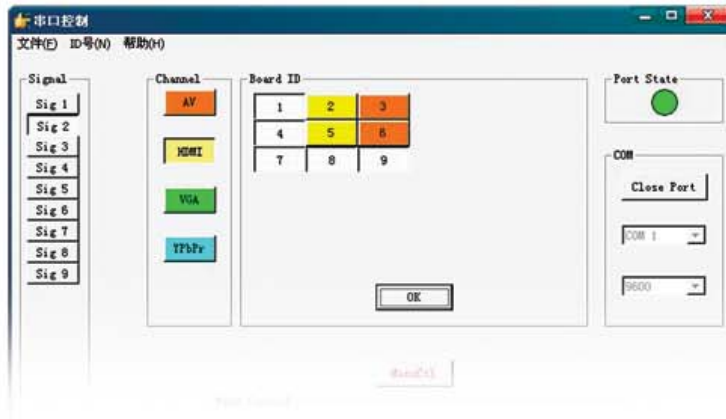

## One signal input (For example:YPbPr)

Example I : Full screen display

Example II : Display in selected screens

The display of VGA,HDMI,Video and YPbPr signal follows the same procedures

## Combination of different signals

ExampleIII: AV signal input

Example IV: HDMI signal input

HDMI

Example V: VGA signal input

VGA

Example VI: YPbPr signal input

YPbPr

This software can work with matrix to display several signals in a tiled screen