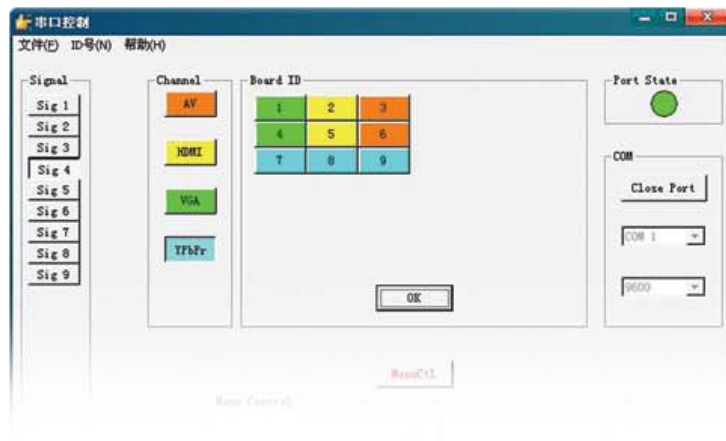

### Connections of Narrow Bezel Tiled DID (2)

■ PC control software

■ Software on PC

Support 4 signals (can be extended) to be shown on one display at the same time.

With OSD and one remote controller adjust contrast, brightness, saturation and color

## One signal input (For example:YPbPr)

Example I : Full screen display

Example II : Display in selected screens

The display of VGA,HDMI,Video and YPbPr signal follows the same procedures

## Combination of different signals

ExampleIII: AV signal input

Example IV: HDMI signal input

HDMI

Example V: VGA signal input

VGA

Example VI: YPbPr signal input

YPbPr

This software can work with matrix to display several signals in a tiled screen