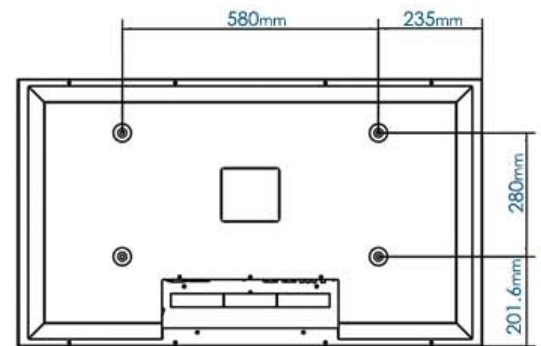

PD46N1-Back