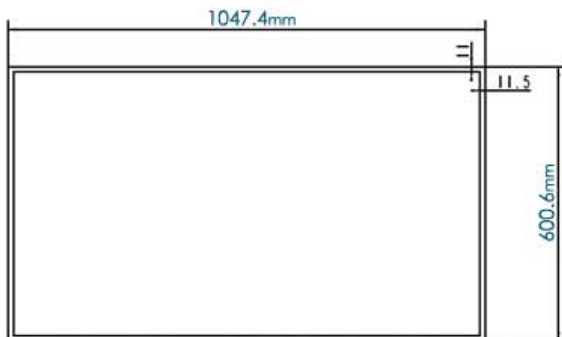

PD46N2-Front