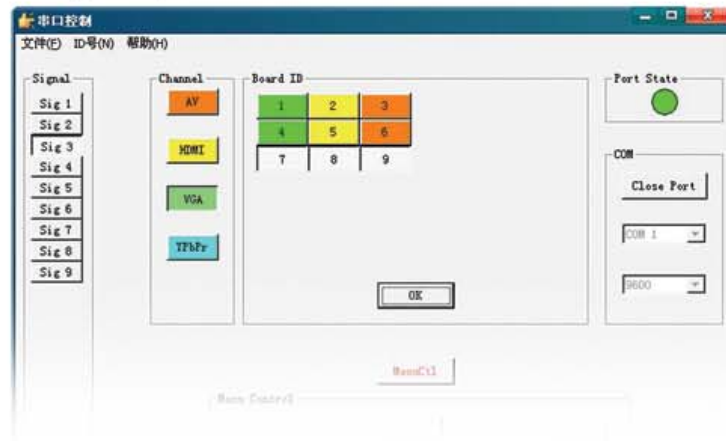

## One signal input (For example:YPbPr)

Example I : Full screen display

Example II : Display in selected screens

The display of VGA,HDMI,Video and YPbPr signal follows the same procedures

## Combination of different signals

ExampleIII: AV signal input

Example IV: HDMI signal input

HDMI

Example V: VGA signal input

VGA

Example VI: YPbPr signal input

YPbPr

This software can work with matrix to display several signals in a tiled screen