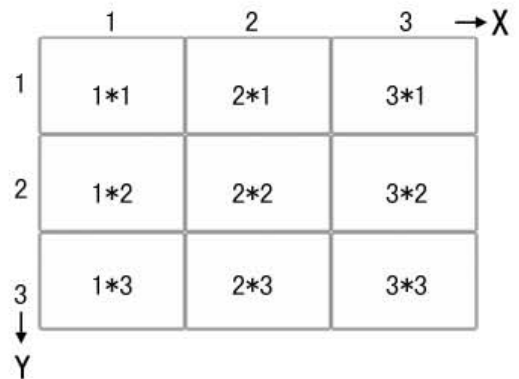

The narrowest bezel

Special technique of Samsung— only 10mm/set

Special tiling technique esp. for HD showing in full screen

The resolution of each unit is 1366 * 768, and with special tiling technique invented by Goodview, the display of the whole screen boasts 1080p HD showing.