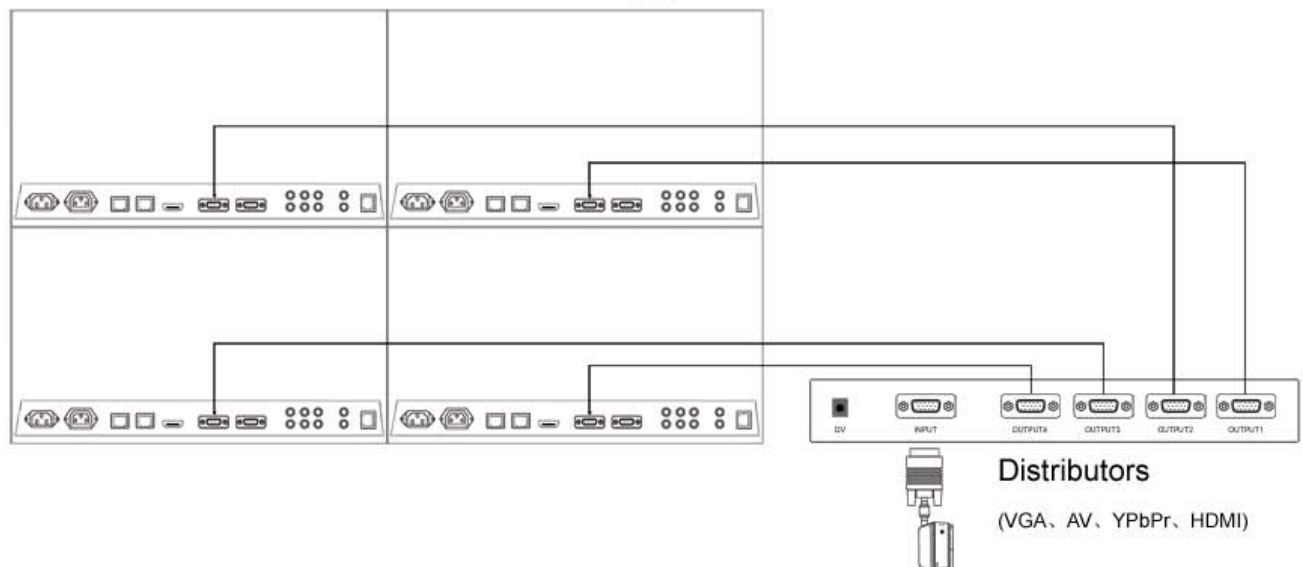

Connections of Narrow Bezel Tiled DID (2)